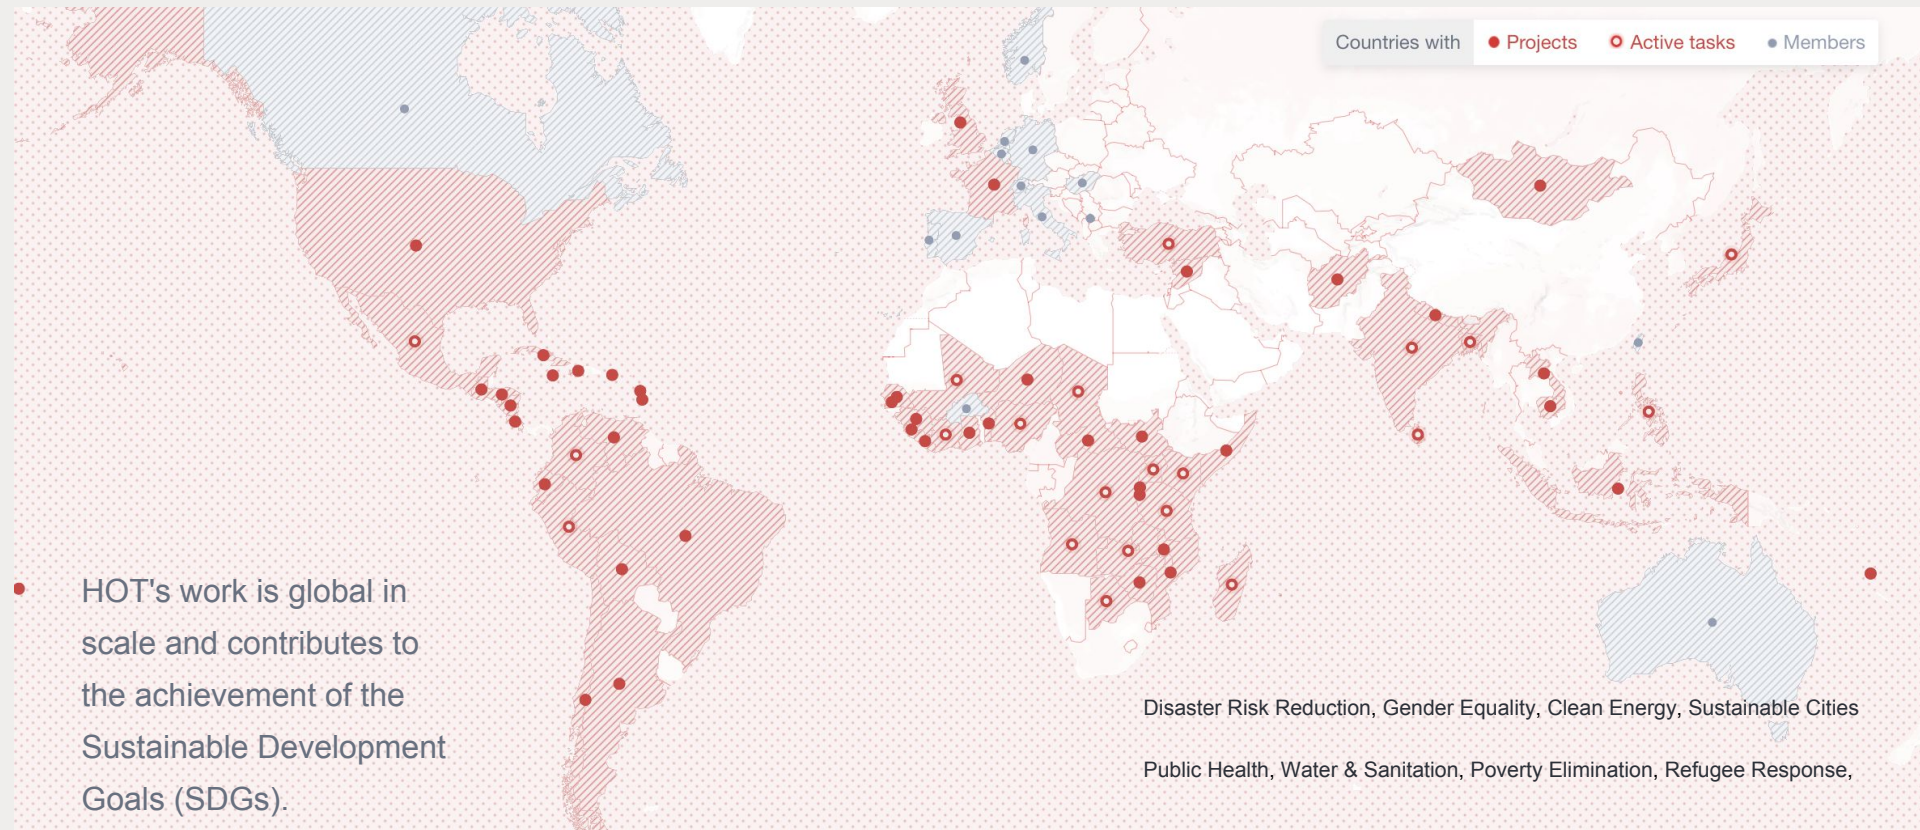

Max. OSM user ID of a member with at least one contribution 8821441

Yesterday's number of active members 4781

Number of active members last 7 days 15982

Number of active members last 30 days 47312

Yesterday's members with ≥ 15 Node edits 2827

Yesterday's members with ≥ 5 Way edits 2985

Yesterday's members with >1 Changesets 3059

Number of members who are the last modifier of at least one OSM object (Node, Way or Relation) 882497

HOTA's work is global in scale and contributes to the achievement of the Sustainable Development Goals (SDGs).